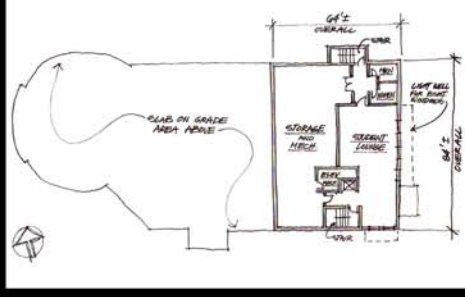

Temple Chayai Shalom
 239 Depot Street
 South Easton, MA

26,500 Sq. Ft.
 Multi-Story
 Synagogue

www.cramerlevine.com

134 East Main Street

Norton MA 02766

508.230.2466

FIRST FLOOR PLAN

SECOND FLOOR

LOWER LEVEL