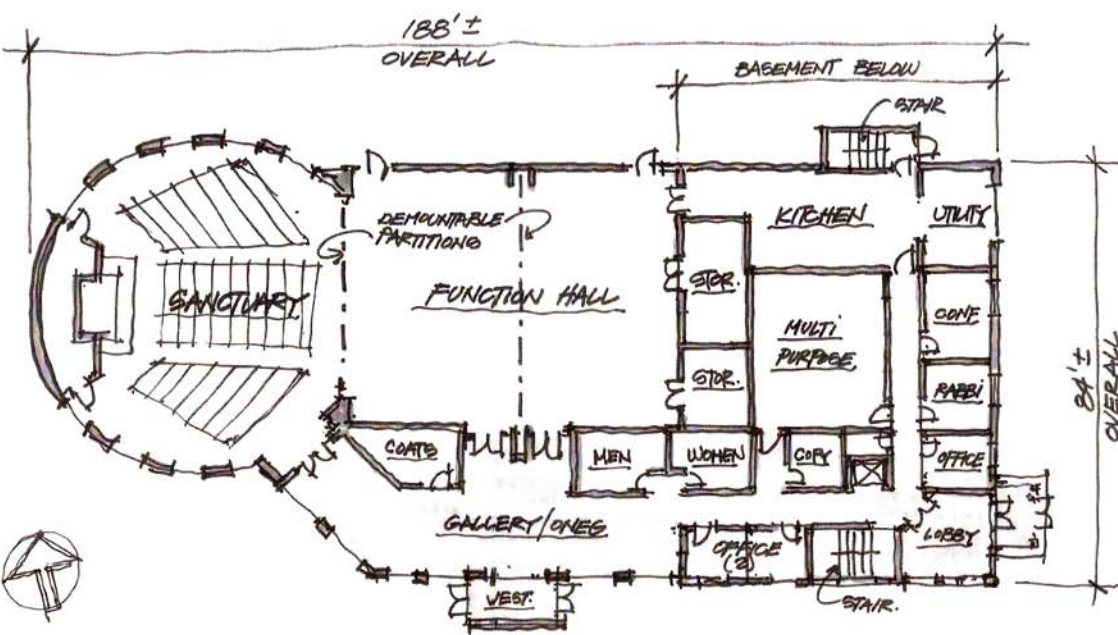

Temple Chayai Shalom
 239 Depot Street
 South Easton, MA

26,500 Sq. Ft.
 Multi-Story
 Synagogue

www.cramerlevine.com

134 East Main Street

Norton MA 02766

508.230.2466

FIRST FLOOR PLAN

SECOND FLOOR

LOWER LEVEL